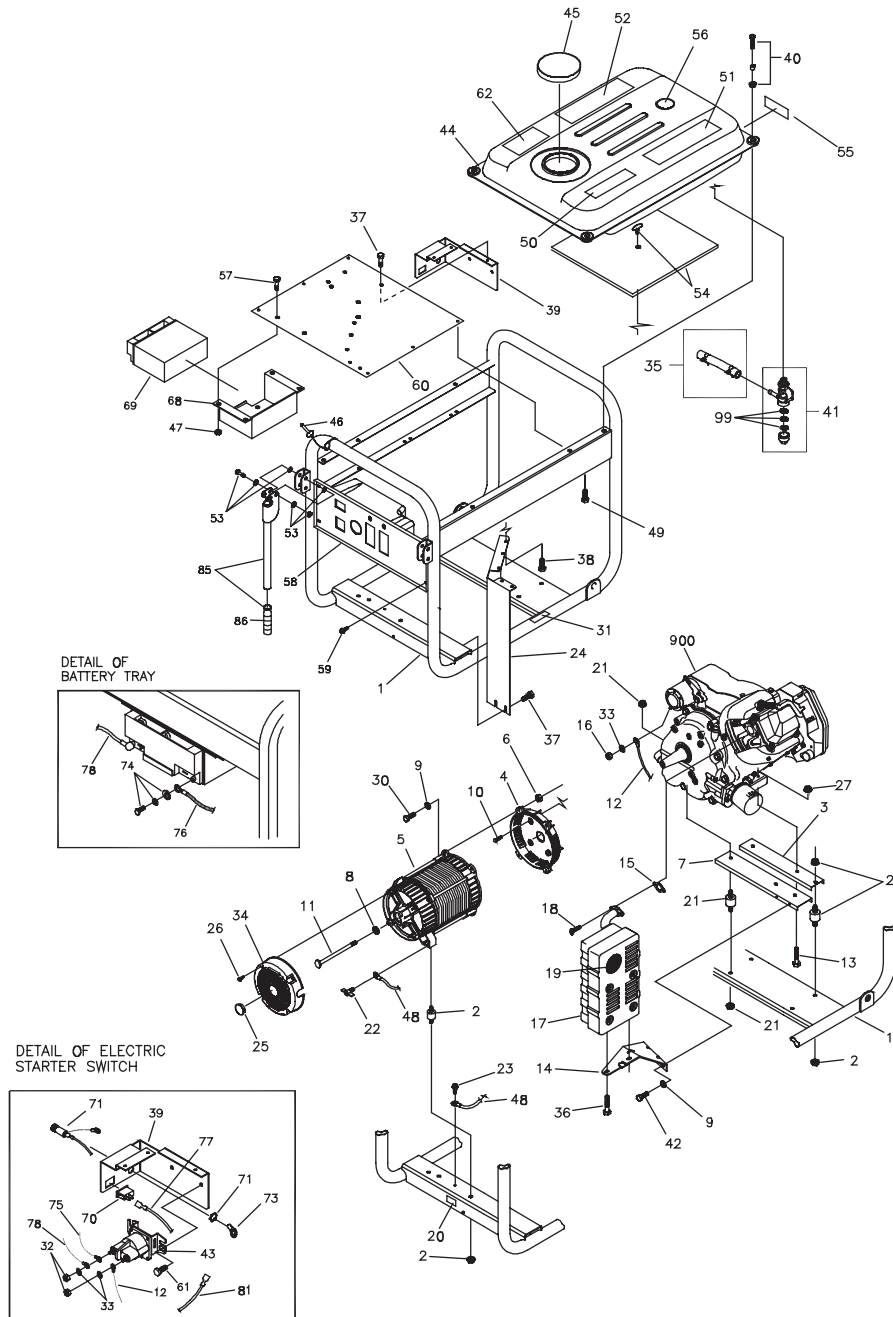

EXPLODED VIEW - MAIN UNIT

Copyright © 2007 Briggs & Stratton Power Products Group, LLC. All rights reserved. No part of this material may be reproduced or transmitted in any form by any means without the express written permission of Briggs & Stratton Power Products Group, LLC.

EXPLODED VIEW - PARTS LIST

Item	Part #	Description	Item	Part #	Description
1	B194898GS	KIT, Cradle (Includes Items 20 & 31)	48	195373GS	WIRE, Ground
2	194155GS	KIT, Vibration Mount	49	192376GS	SCREW, 12-24 x 1/2, Thread Forming
3	B92531GS	BRACKET, Support Engine	50	188333GS	DECAL, Instruction Fuel Level
4	190220GS	ADAPTER, Engine	51	194799GS	DECAL, Danger
5	NSP	ASSY., Alternator (see page 5)	52	189235GS	DECAL, Start Instructions
6	*	NUT, Hex M8 - 1.25	53	194034GS	KIT, Folddown Handle Hardware
7	B92731GS	BRACKET, Support Eng/Muffler	54	194448GS	KIT, Insulation w/ Clip
8	96796GS	WASHER, 8.4 x 22.2 x 3	55	197797GS	DECAL, Fuel Shutoff
9	*	WASHER, Lock M8	56	192724GS	GAUGE, Fuel
10	190274BGS	SBHC, 3/8-16 x 1"	57	*	HHCS, M6 - 1.0 x 12
11	47481GS	HHCS, 5/16 - 24 x 10.62	58	201463GS	ASSY. Control Panel
12	189302LGS	ASM WIRE, #16, Red	59	198611GS	PPHS, 1/4 - 20 x 0.5
13	*	HHCS, M8 1.25 x 45	60	195537GS	HEATSHEILD
14	92532GS	BRACKET, Muffler	61	B4300GS	HHS, 1/4 - 20 x 1/2, Trilobular
15	90239GS	GASKET, Exhaust	62	201079GS	DECAL, Warning CO
16	*	NUT, Hex M6 1.0	68	195680GS	TRAY, Battery
17	A7433GS	MUFFLER	69	193463GS	BATTERY
18	*	SHCS, M8 - 1.25 x 20	70	87799GS	SWITCH, Rocker On/Off
19	83083GS	SCREEN, Spark Arrest	71	196626GS	ASSY, Jack, Coax, DC
20	B4986GS	DECAL, Ground	73	192351GS	LUG, 1/4, #22/18
21	198222GS	KIT, Vibration Mount	74	193347GS	KIT, Hardware Battery
22	86494GS	SCREW, Wing M6 - 1.0 x 16	75	196627AGS	WIRE-A, #13, Red
23	86292GS	SCREW, 10 - 16 x 3/4, Self Drill	76	185939KGS	ASM WIRE, #55 Black
24	194390GS	ASSY., Heat Shield	77	196627BGS	WIRE-A, #13B, Red
25	191190GS	CAP	78	189302MGS	ASM WIRE, #13 Red
26	74908GS	TAPTITE, M5 - 0.8 x 10	81	196627EGS	WIRE-A, #0, Black
27	67989GS	NUT, M8 Flange Serrated	85	B193200GS	ASSY, Fold Down Handle
30	*	HHCS, M8 - 1.25 x 25	86	198669GS	GRIP, Handle
31	196830GS	DECAL, Exhaust Warning	99	189759GS	KIT, Fuel Valve Repair
32	*	NUT, 1/4 - 20	900	§	ENGINE
33	*	WASHER, 1/4 Lock			
34	195422GS	COVER, RBC Plastic with Cap			
35	791745	KIT, Fuel Hose (cut to fit)			
36	*	HHCS, M6 1.0 x 12			
37	56893GS	CRIMPTITE, 10-24 x 1/2			
38	B2153GS	SCREW, Self Driller, 12-14 x 7/8			
39	B196810GS	BRACKET, Starter			
40	198221GS	KIT, Fuel Tank Hardware (Includes Qty 4)			
41	189133GS	VALVE, Fuel			
42	*	HHCS, 5/16 - 18 x 3/4			
43	691656	SOLENOID			
44	198224GS	ASSY., Tank Fuel (Includes Items 41, 50, 51, 52, 55 & 62)			
45	189135GS	CAP, Tank Fuel			
46	B4135GS	PIN, Handle Release			
47	77395GS	NUT, M6 Flange Lock			

Parts Not Illustrated

199825GS	MANUAL, Operator's
BB3061GS	BOTTLE, Oil
B4177GS	CHARGER, Battery
195236GS	FUSE (5 Pack)
195237GS	CAP, Fuse (4 Pack)
191895DGS	SET, Cord
202179GS	DECAL, Family, CA EVP
198220GS	KIT, Decal Srv.

* - Items without part numbers are common fasteners and are available at your local hardware store.

§ - Contact Engine Manufacturer